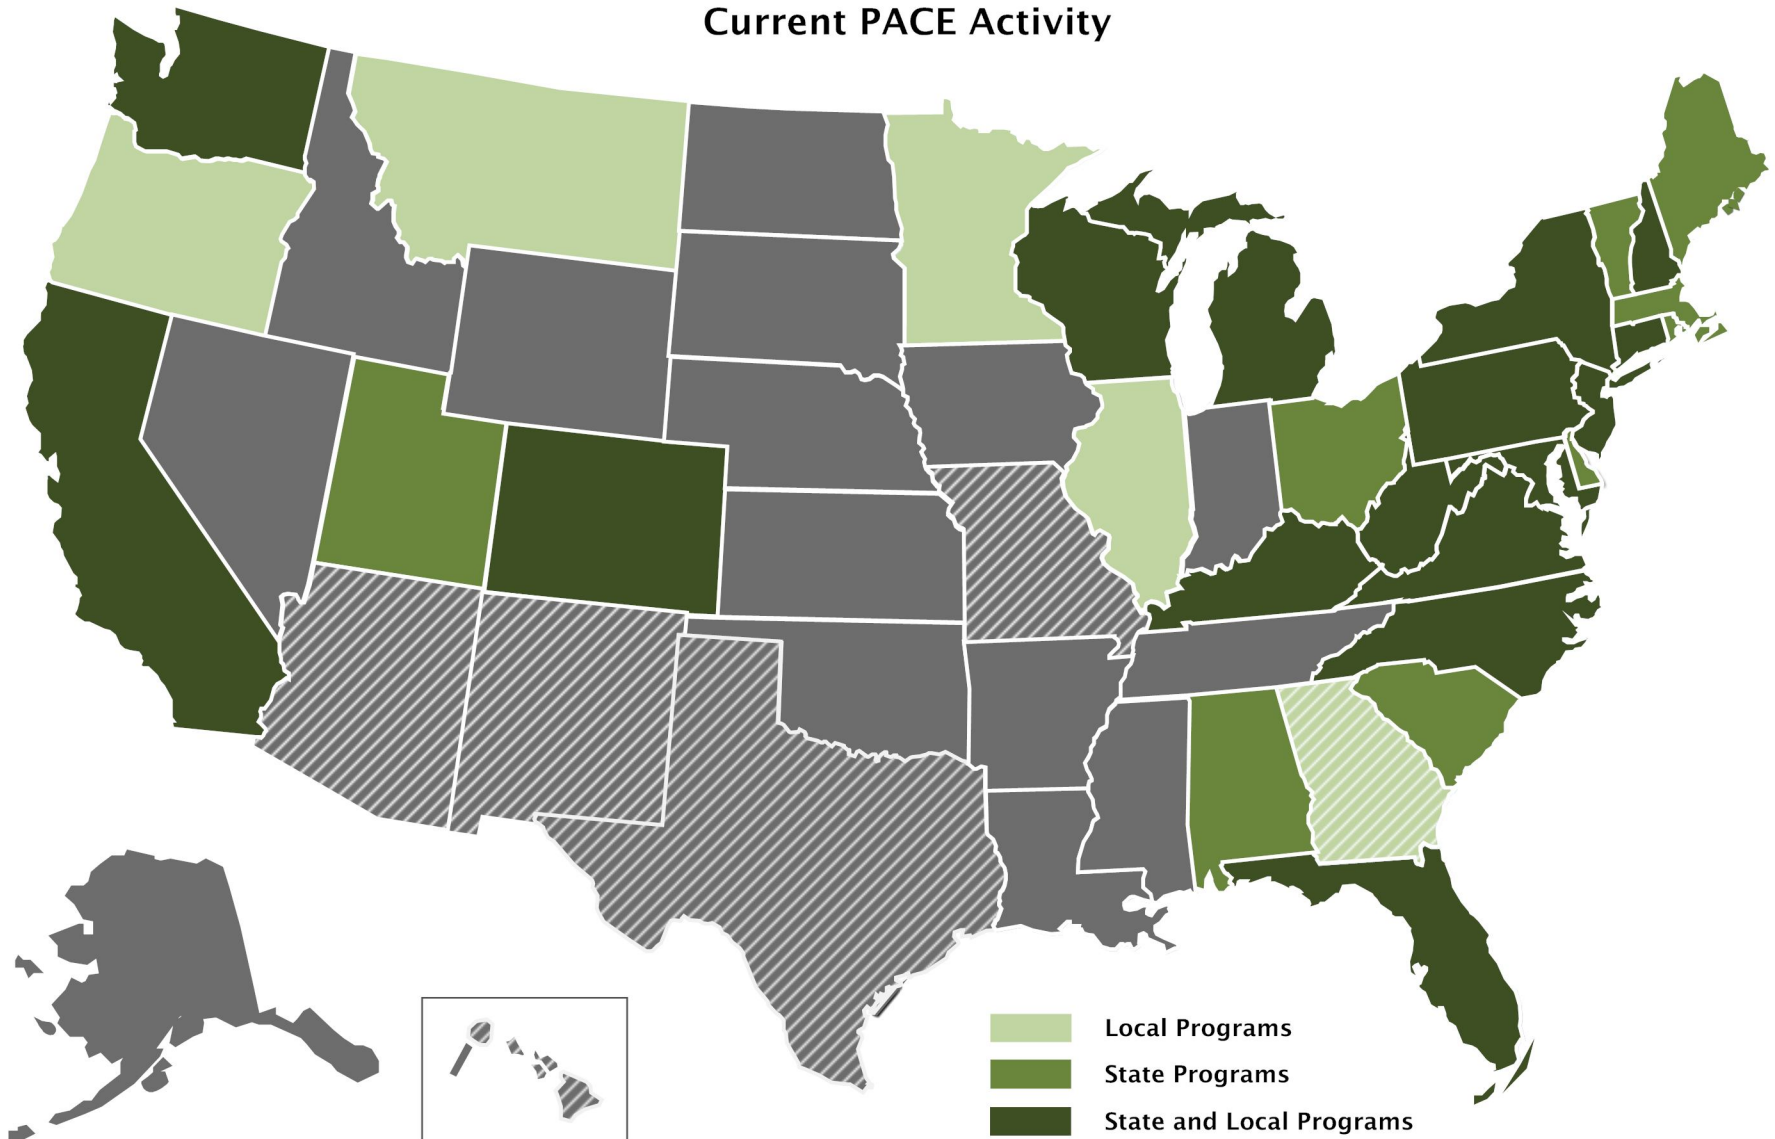

Current PACE Activity

- Local Programs
- State Programs
- State and Local Programs
- State Authorization but No Reported State Easement Acquisitions, Local Program
- State Authorization but No Reported State Easement Acquisitions
- No PACE Activity

Purchase of Agricultural Conservation Easement (PACE) programs compensate agricultural landowners for permanently protecting their land with a conservation easement.