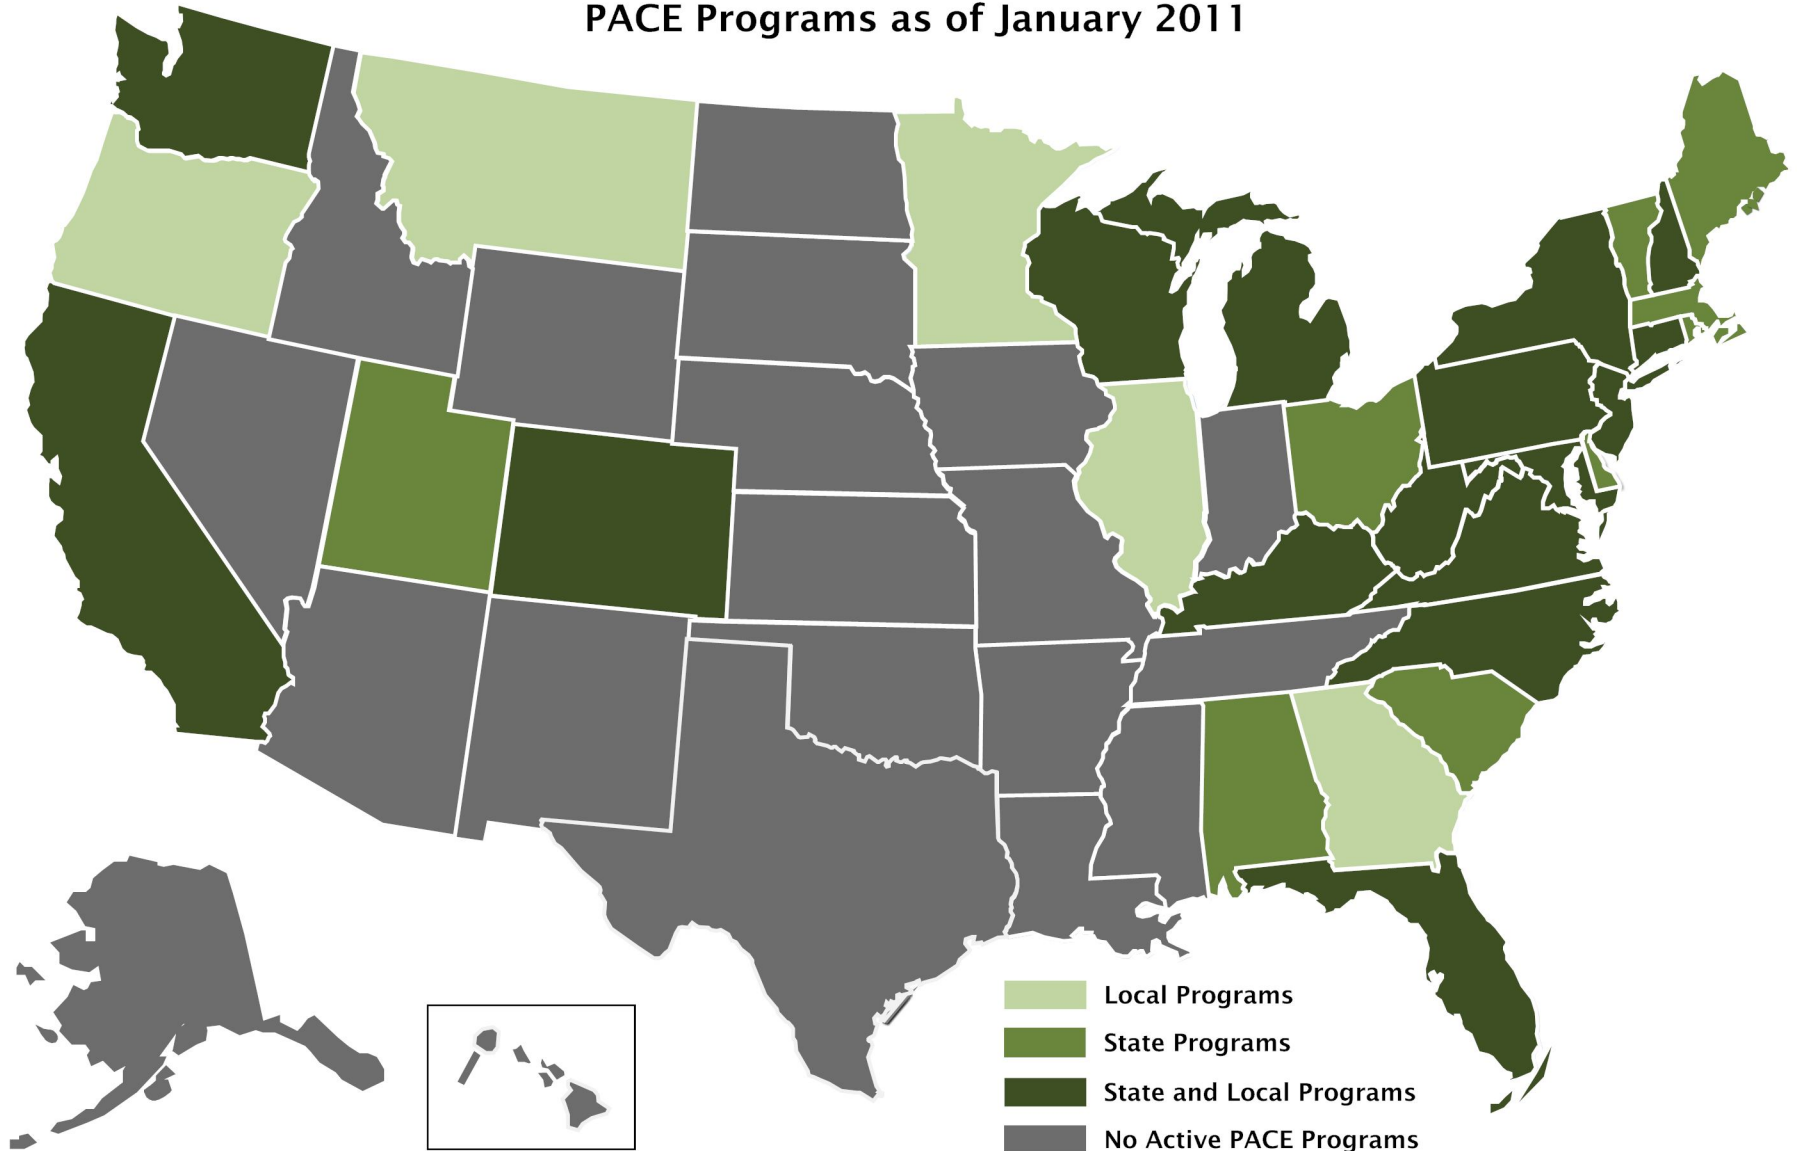

# PACE Programs as of January 2011

Purchase of Agricultural Conservation Easement (PACE) programs compensate agricultural landowners for permanently protecting their land with a conservation easement. Active PACE programs have reported easement acquisitions or have reported funds available for easement purchases.