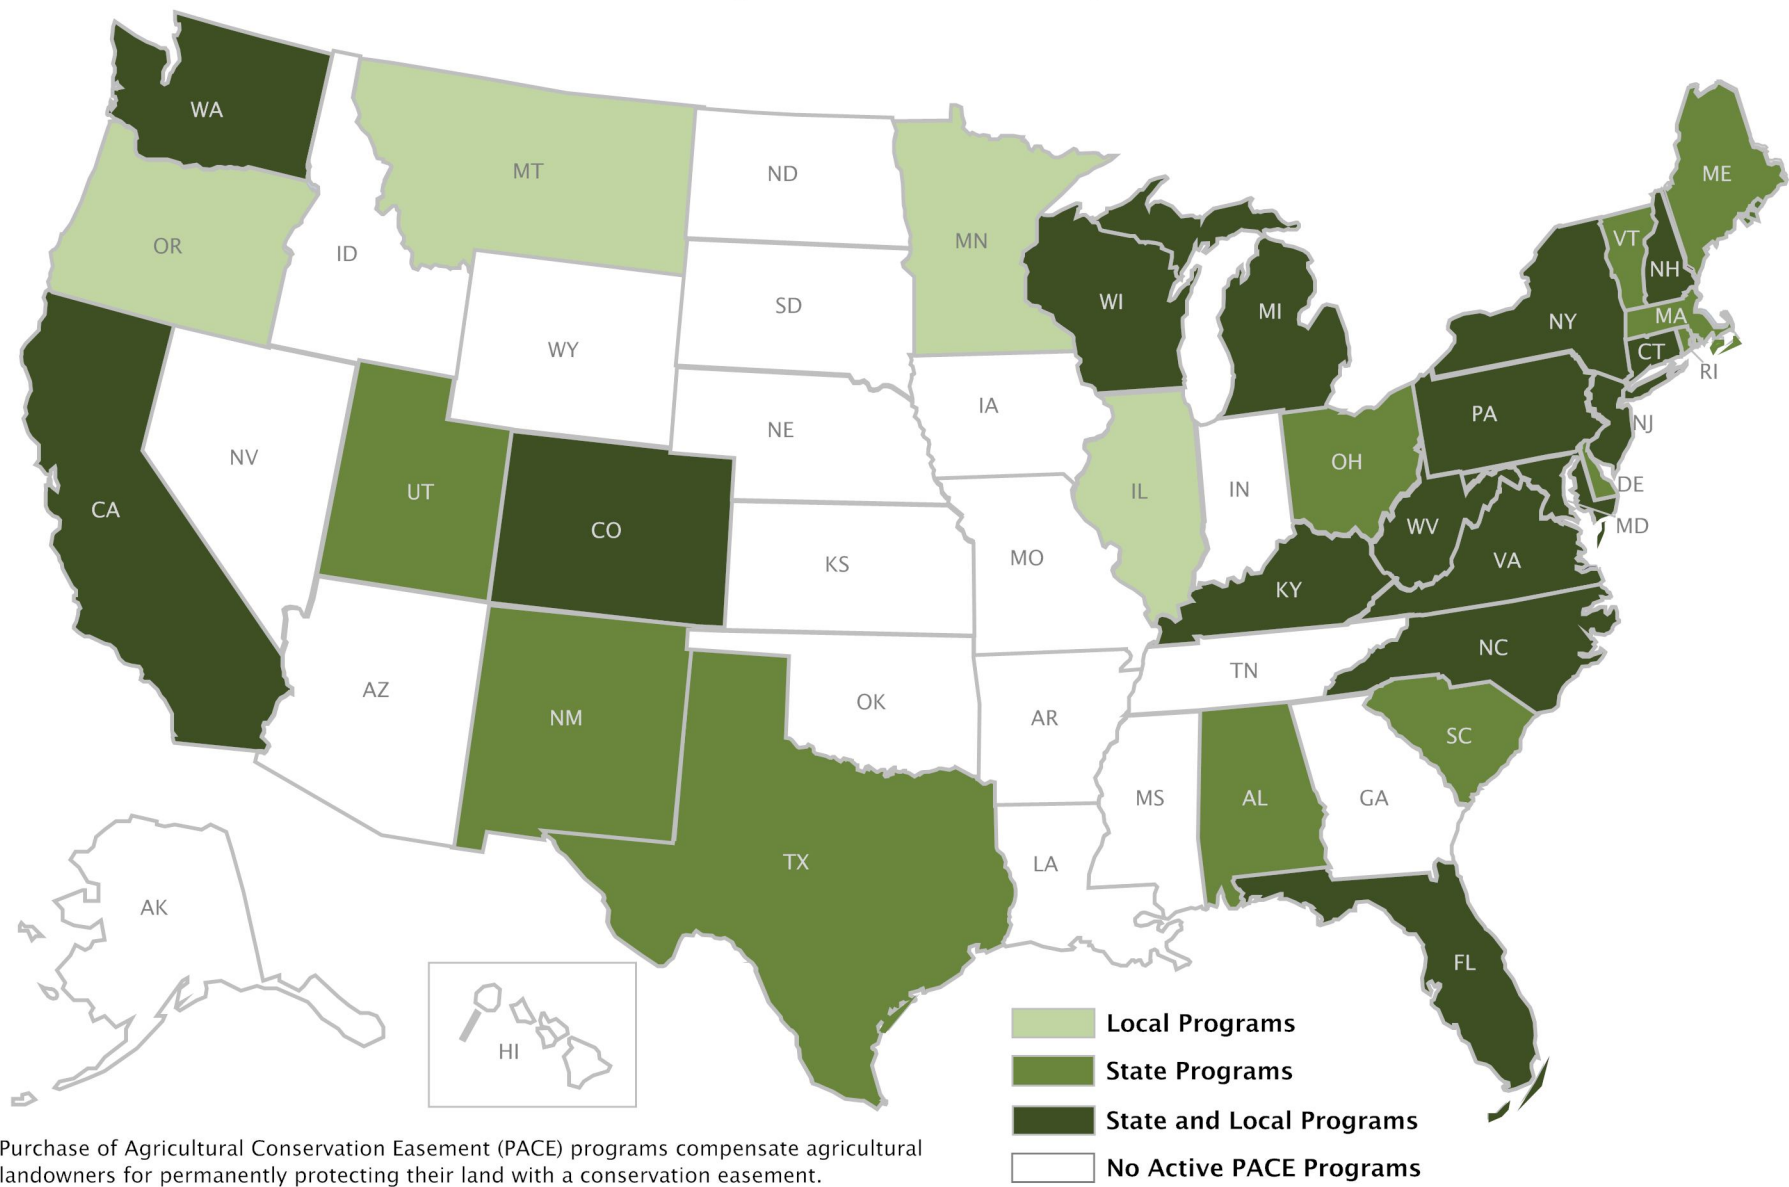

PACE Programs as of January 2012

Purchase of Agricultural Conservation Easement (PACE) programs compensate agricultural landowners for permanently protecting their land with a conservation easement.

Active PACE programs have reported easement acquisitions or have reported funds available for easement purchases.